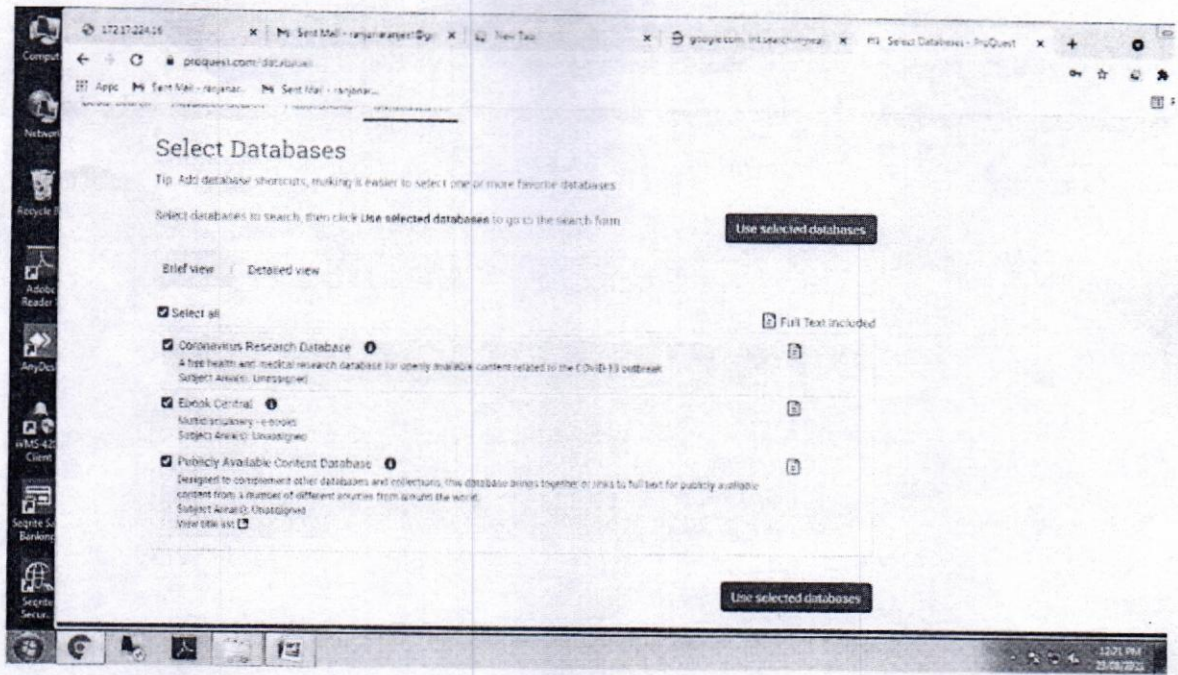

Digital Databases
ProQuest

SP

[Handwritten signature]