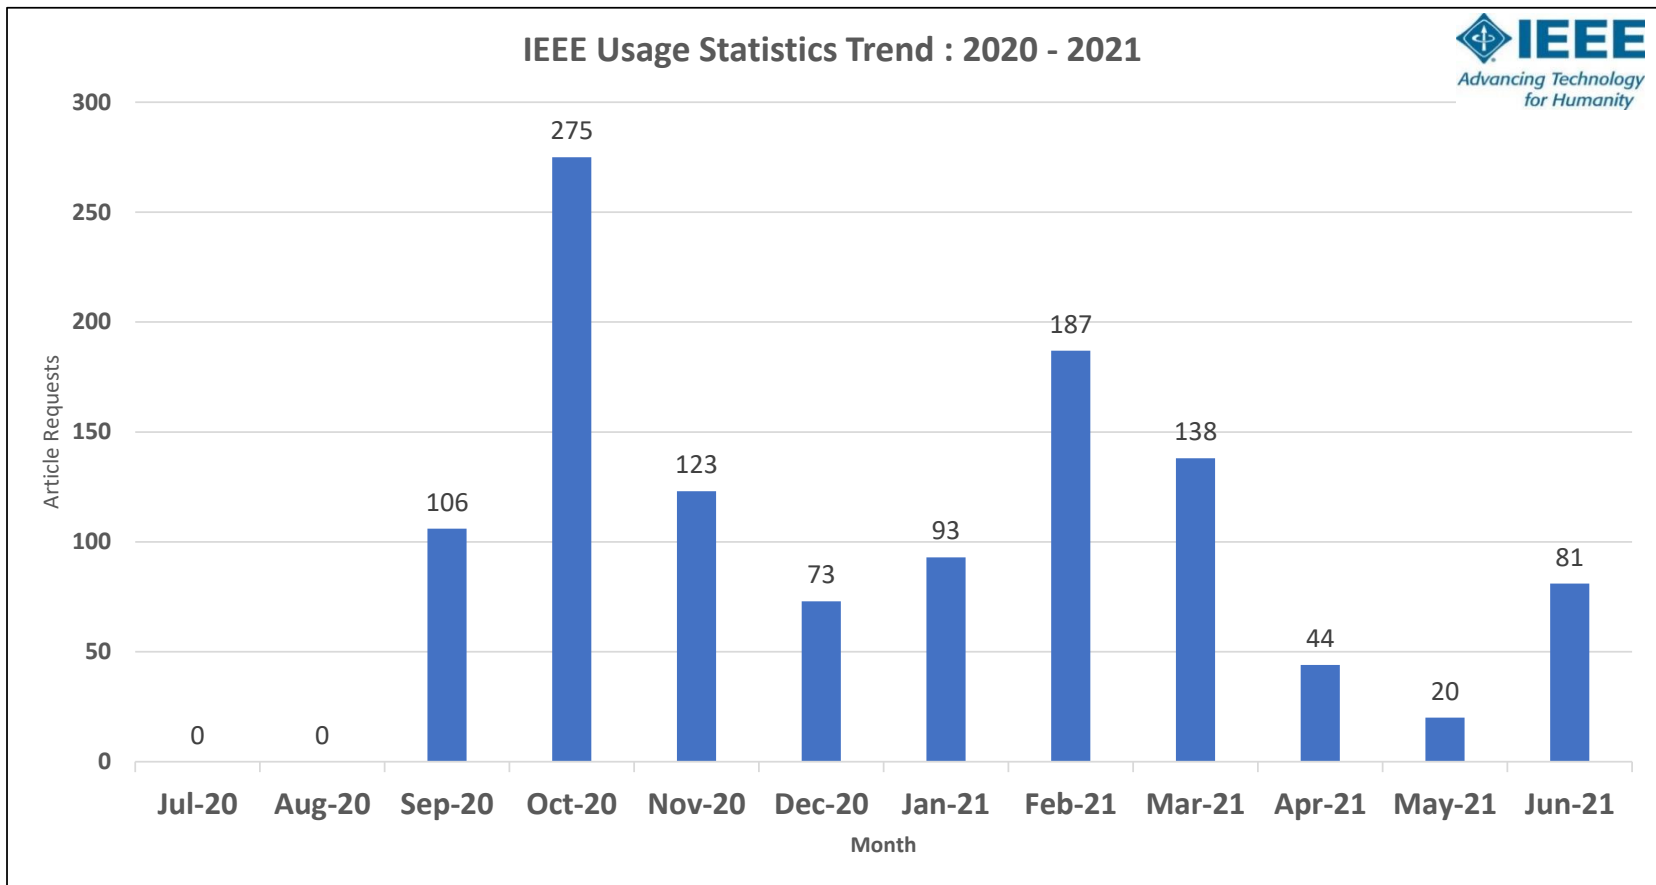

IEEE Usage Statistics Month-Wise Usage Trend by Article Requests

Graph Generated using data in Total Item Requests Table (Page 1)