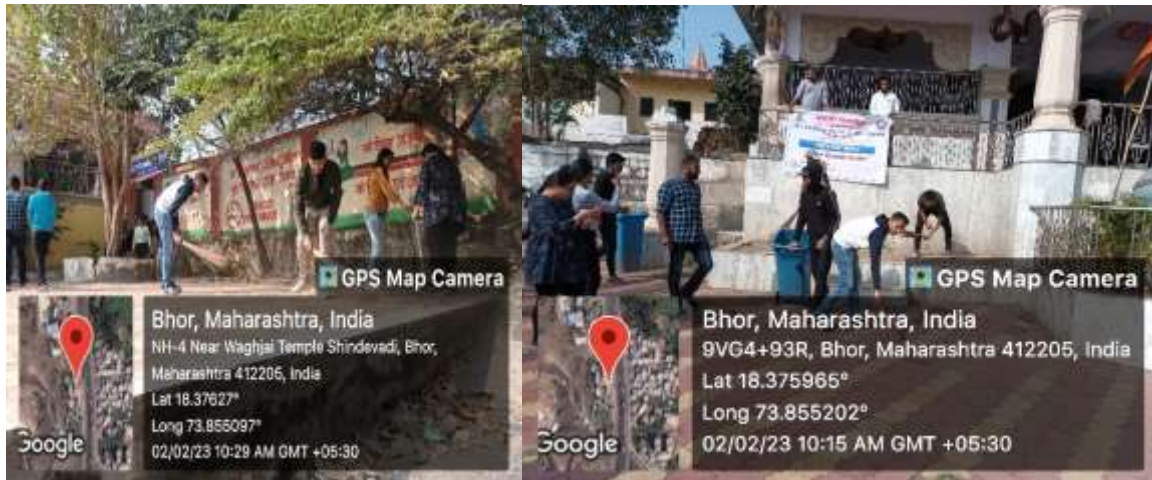

Cleaning at Temple area